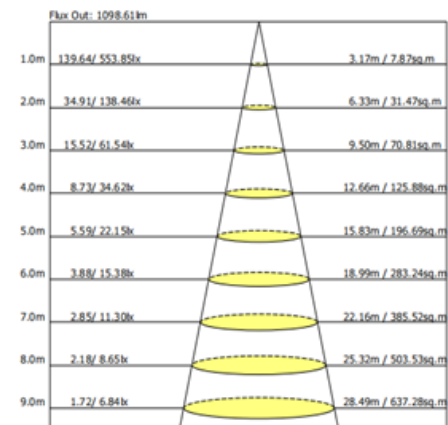

### LIGHT DISTRIBUTION TESTING PARAMETERS

#### Luminaire Property

Luminaire Manufacturer:	Luminaire Description:
Luminaire Category:	Lamp Description:
Lamp Catalog:	Number of Lamps:
Number of Lamps:	Lumens per Lamp:
Luminous Length (mm):	Luminous Width (mm):
Luminous Height (mm):	Voltage: 120.0 V
Current: 0.124 A	Power: 14.69 W
Power Factor: 0.990	

Luminous Intensity Distribution Curve

The Average Illuminance Effective Figure