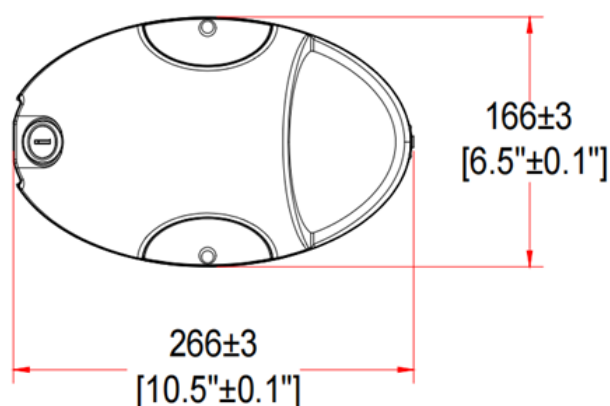

### DIMENSIONS

#### Luminaire Property

Luminaire Manufacturer:	Luminaire Description:
Luminaire Category:	Lamp Description:
Lamp Catalog:	Number of Lamps:
Number of Lamps:	Lumens per Lamp:
Luminous Length (mm):	Luminous Width (mm):
Luminous Height (mm):	Voltage: 120.0 V
Current: 0.124 A	Power: 14.69 W
Power Factor: 0.990	