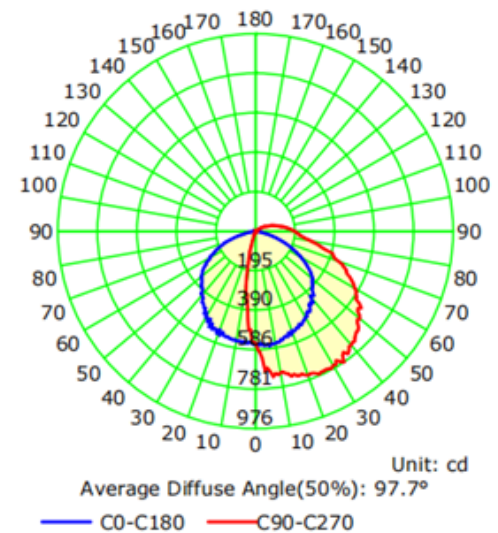

### LIGHT DISTRIBUTION TESTING PARAMETERS

#### Luminaire Property

Luminaire Manufacturer:	Luminaire Description:
Luminaire Category:	Lamp Description:
Lamp Catalog:	Number of Lamps:
Number of Lamps:	Lumens per Lamp:
Luminous Length (mm):	Luminous Width (mm):
Luminous Height (mm):	Voltage: 120.0 V
Current: 0.124 A	Power: 14.69 W
Power Factor: 0.990	

#### Photometric Results

IES Classification: Type IV	Longitudinal Classification: Very Short
Total Rated Lamp Lumens: 1692.8 lm	Measurement Flux: 1692.8 lm
Efficiency: 100%	Downward Ratio: 93%
Upward Ratio: 7%	Luminaire Efficacy Rating (LER): 115.28
C0r0 Intensity: 553.85 cd	Max. Intensity: 781.43 cd
Pos of Max. Intensity: H90 V34	
Beam Angle(C0/C180,C90/C270,C45/C225,C135/315): 115.4, 80.0, 77.5, 78.5	

Luminous Intensity Distribution Curve

The Average Illuminance Effective Figure