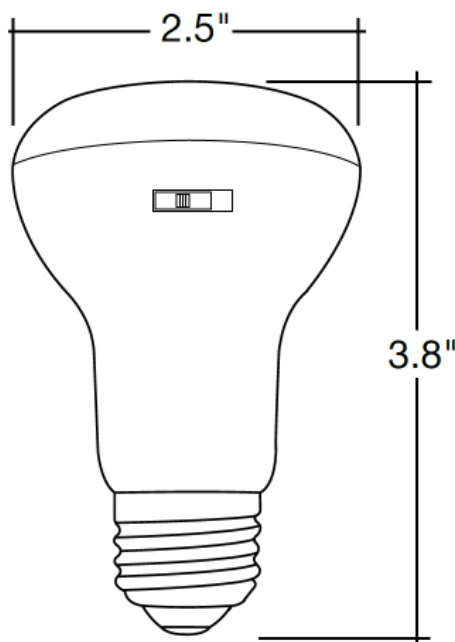

BR SERIES: CS5 LED BULBS

BR-20

Carton Qty.	BR-20
Inner Carton	10
Master Carton	100

Series

ISBR20-6CS5

450 Lumens 50W Equivalent

Project :

Type :

Part#:

ISBR20-6CS5

Detail Specifications

- IP Rating: Damp Location
- Beam Angle: 110°
- CS5: 27/30/35/40/50K
- Chip: SMD 2835, R9 >50, CRI >90
- Operating Temperature: -4° - 114° F
- Average life (L70) of 25,000 hours
- Wattage: 6W