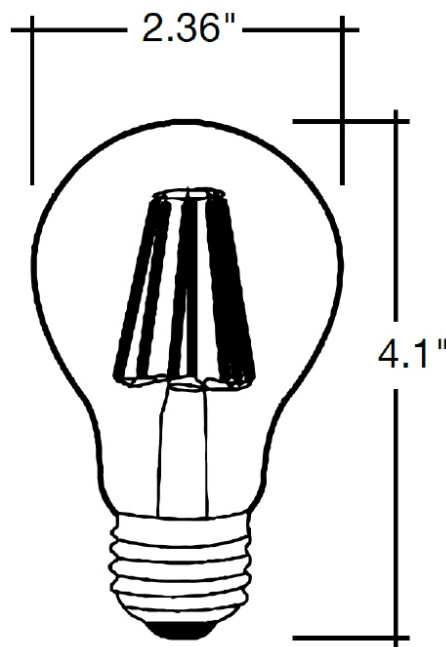

Dimmer List:

Leviton	6674
Lutron	LGCL-153P
Lutron	DVCL-153P
Lutron	CTCL-153P
Lutron	MAELV-300

Series

ISA19FLM-8.530

550 Lumens 60W Equivalent

ISA19FLM-1027

1,000 Lumens 100W Equivalent