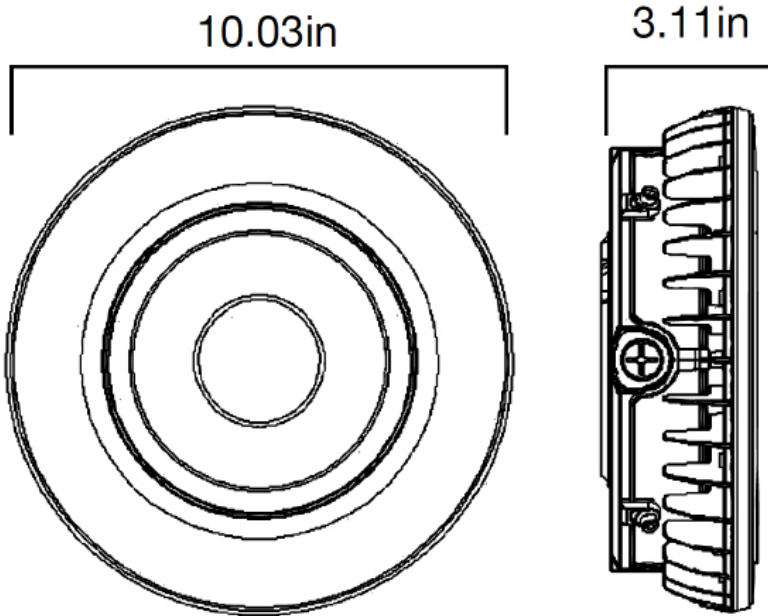

Round Canopy Fixtures

3-Power Selectable & 3-Color Selectable

FEATURES

Aluminum Housing

Built with an aluminum housing, this fixture is built to last

6 1/2" Knockouts

Located on 4 sides is built to last

Ribbed Lens

5-Watt Selectable
Select between 5 different wattages

3-Color Selectable
Select between 3 different colors

Round Canopy Fixtures

3-Power Selectable & 3-Color Selectable

DIMENSIONS

Mounting:

- Easy surface mount installation with universal mounting plate
- Easy 1" Ø pendant mount/stem installation
- Pre-wired circuit wiring built in (3 in / 3 out)
- 3/4" Ø Knockouts located on 4 sides