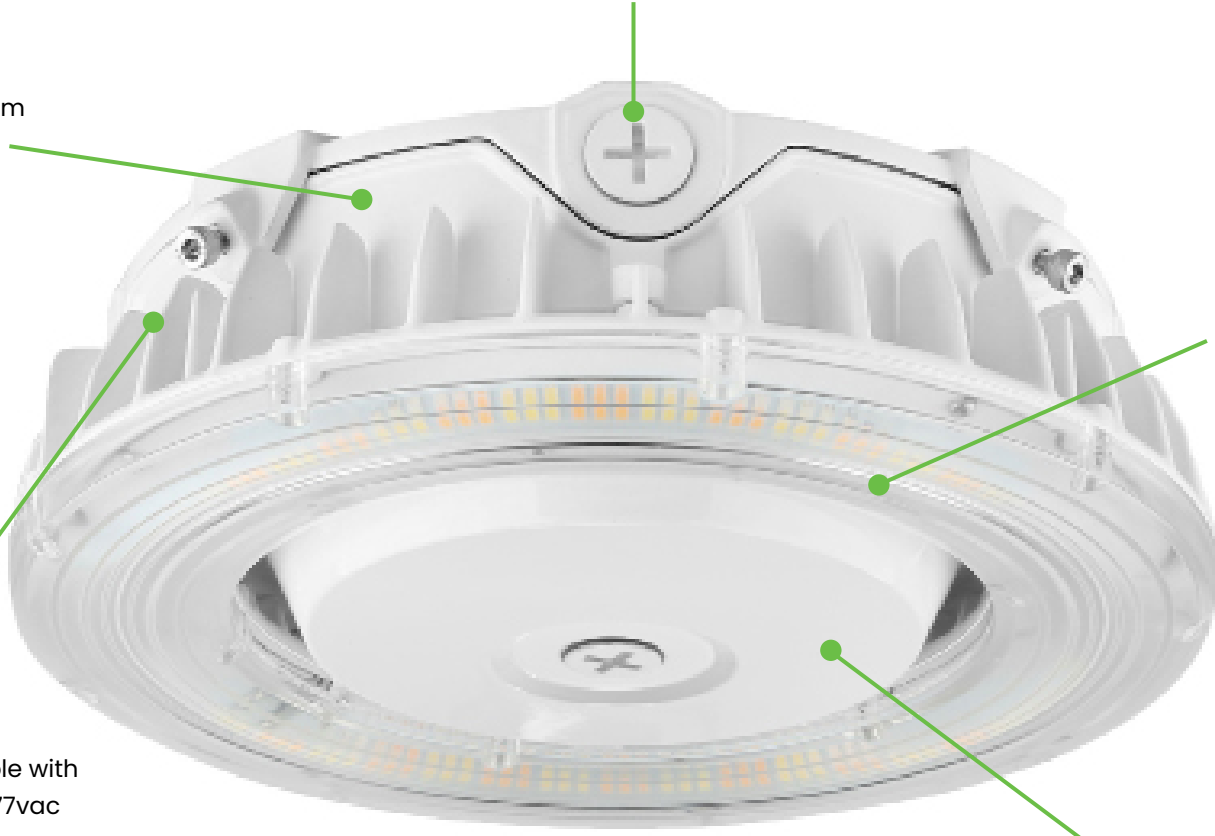

Project :

Type :

Part#:

Round Canopy Fixtures

3-Power Selectable & 3-Color Selectable

IS Canopy Series

Detail Specifications:

- Finish: White or Bronze
- IP Rating: Wet Location (IP65)
- Beam Angle: 150°
- Chip: SMD 2835, R9 >50, CRI >80
- 3 Step MacAdam Ellipses
- Operating Temperature: -4° - 124° F
- Lens: Clear Ribbed
- Average life (L70) of 50,000 hours

Round Canopy Fixtures

3-Power Selectable & 3-Color Selectable

FEATURES

Aluminum Housing

Built with an aluminum housing, this fixture is built to last

6 1/2" Knockouts

Located on 4 sides is built to last

Ribbed Lens

Reduces glare to avoid eye discomfort

Integrated Driver

This fixture is dimmable with the IP65-rated, 100-277vac integrated driver

Reverse-Throw Lighting

Provide unparalleled lighting for parking structures with unique reverse-throw lighting, which emits light upward as well as down

5-Watt Selectable
Select between 5 different wattages

3-Color Selectable
Select between 3 different colors

Round Canopy Fixtures

3-Power Selectable & 3-Color Selectable

DIMENSIONS

Mounting:

- Easy surface mount installation with universal mounting plate
- Easy 1" Ø pendant mount/stem installation
- Pre-wired circuit wiring built in (3 in / 3 out)
- 3/4" Ø Knockouts located on 4 sides