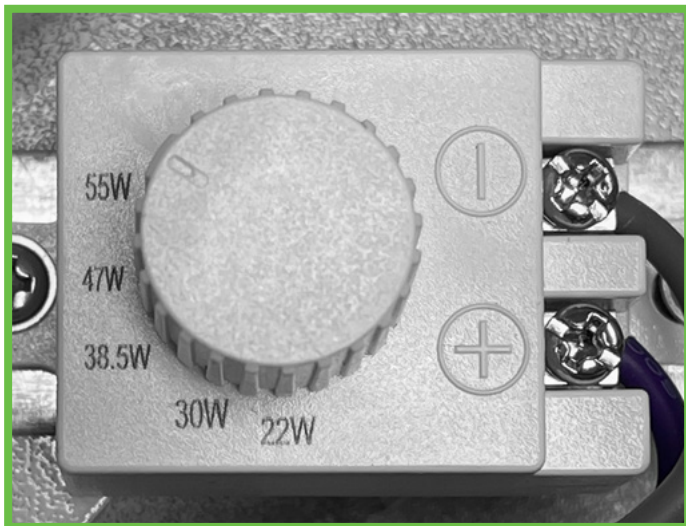

Round Canopy Fixtures

3-Power Selectable & 3-Color Selectable

FEATURES

Aluminum Housing

Built with an aluminum housing, this fixture is built to last

6 1/2" Knockouts

Located on 4 sides is built to last

Ribbed Lens

Reduces glare to avoid eye discomfort

Integrated Driver

This fixture is dimmable with the IP65-rated, 100-277vac integrated driver

Reverse-Throw Lighting

Provide unparalleled lighting for parking structures with unique reverse-throw lighting, which emits light upward as well as down

5-Watt Selectable
Select between 5 different wattages

3-Color Selectable
Select between 3 different colors

Round Canopy Fixtures

3-Power Selectable & 3-Color Selectable

DIMENSIONS

Mounting:

- Easy surface mount installation with universal mounting plate
- Easy 1" Ø pendant mount/stem installation
- Pre-wired circuit wiring built in (3 in / 3 out)
- 3/4" Ø Knockouts located on 4 sides