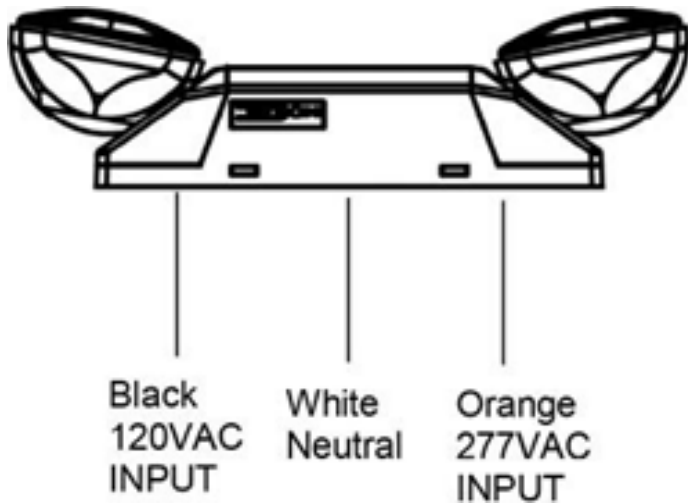

Emergency LED Light

Installation Guide: Wall Mounting

- **Step 1:** Remove mounting plate from fixture
- **Step 2:** Knockout in back of mounting plate and push wires through the hole
- **Step 3:** Securely attach mounting plate to J-box. Max. mounting height is 13.36ft
- **Step 4:** Make the proper supply wire connections (See image below)
- **Step 5:** Connect the battery to connector on the PCBA
- **Step 6:** Snap fixture onto mounting plate and ensure no wires are pinched. Make sure unit is fully attached
- **Step 7:** Restore power and press test button. Battery powered LED will come on, AC light will turn off.