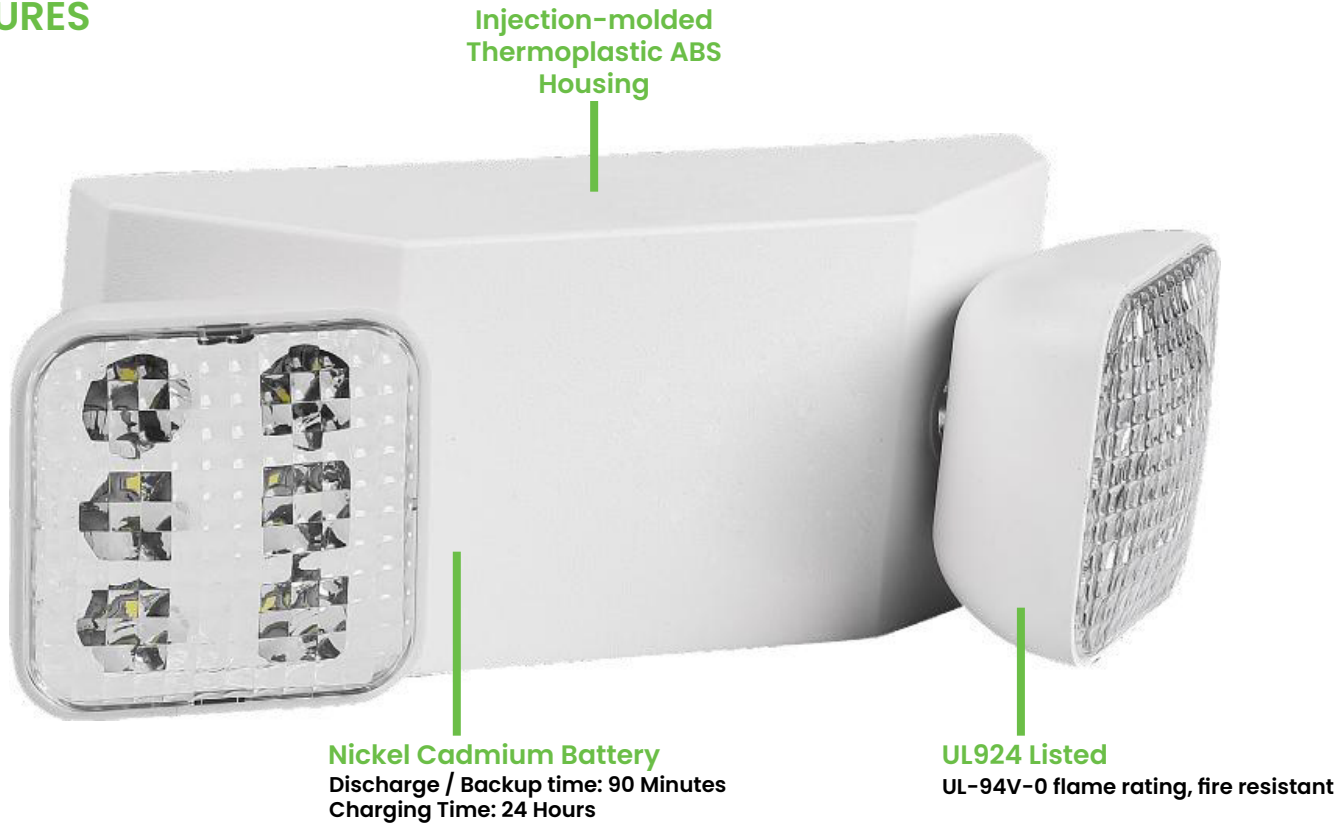

Emergency LED Light

FEATURES