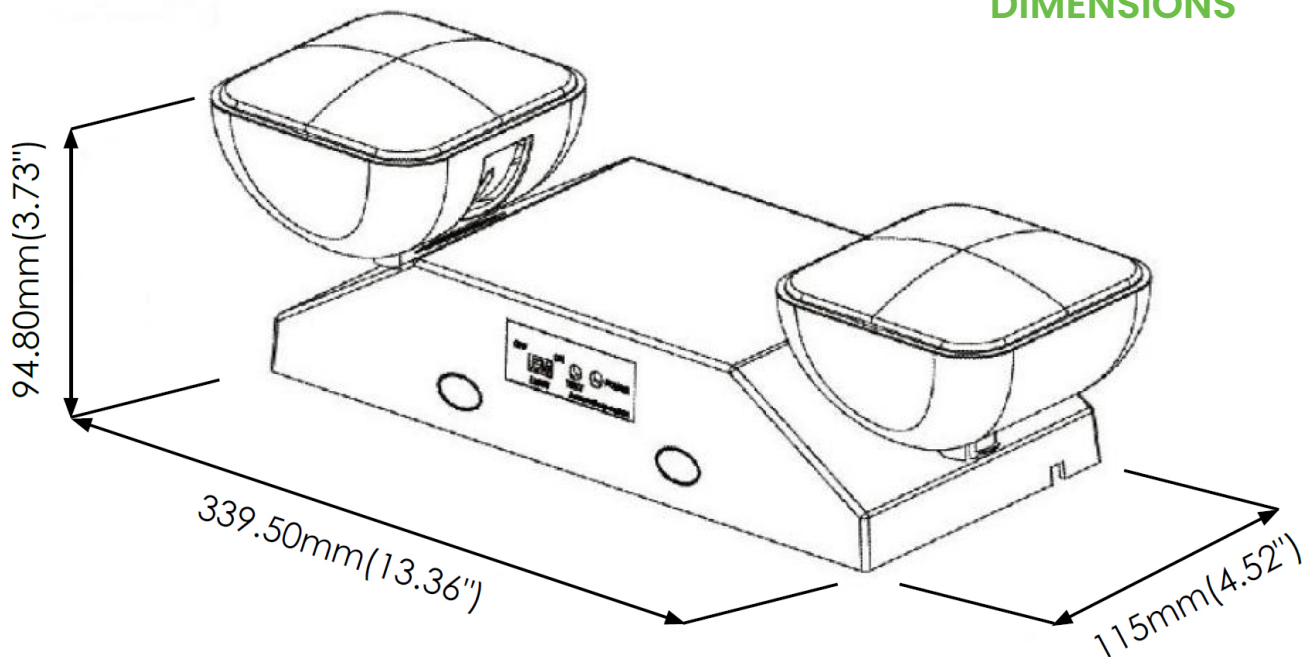

DIMENSIONS

Specs and model numbers are subject to change with or without notice