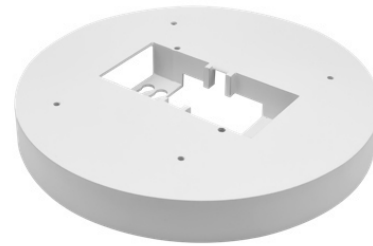

ISSLDSMR-7-EMB-EMPTY-UNV
ISSLDSMR-12-EMB-EMPTY-UNV

CLIPS

Accessory Model	Description
ISSLDSM-4CLIP	Black 5" Round Trim
ISSLDSM-5-TRIM-BRZ	Bronze 5" Round Trim
ISSLDSM-5-TRIM-BNI	Brushed Nickel 5" Round Trim