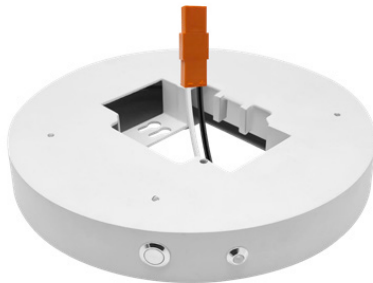

SlimLine Surface Mount Series

Model	Voltage	Watts	Lumens	Color	CRI
ISSLDSMSQ-5-10W-TRI	120V	10w	650	3000k	>90
ISSLDSMSQ-5-10W-5CCT-WH	120V	10w	650	27/30/35/40/50k	>90
ISSLDSMSQ-7-15W-TRI	120V	15w	1,000	3000k	>90
ISSLDSMSQ-7-15W-5CCT-WH	120V	15w	1,000	27/30/35/40/50k	>90
ISSLDSMSQ-12-22W-5CCT-WH	120V	22w	1,450	27/30/35/40/50k	>90

SURFACE MOUNTS

Accessory Model	Description
ISSLDSMR-7-EMB-UNV	Surface mount pancake EMB
ISSLDSMR-7-EMB-EMPTY-UNV	Empty surface mount pancake EMB
ISSLDSMR-12-EMB-UNV	Surface mount pancake EMB
ISSLDSMR-12-EMB-EMPTY-UNV	Empty surface mount pancake EMB

ISSLDSMR-7-EMB-UNV
ISSLDSMR-12-EMB-UNV