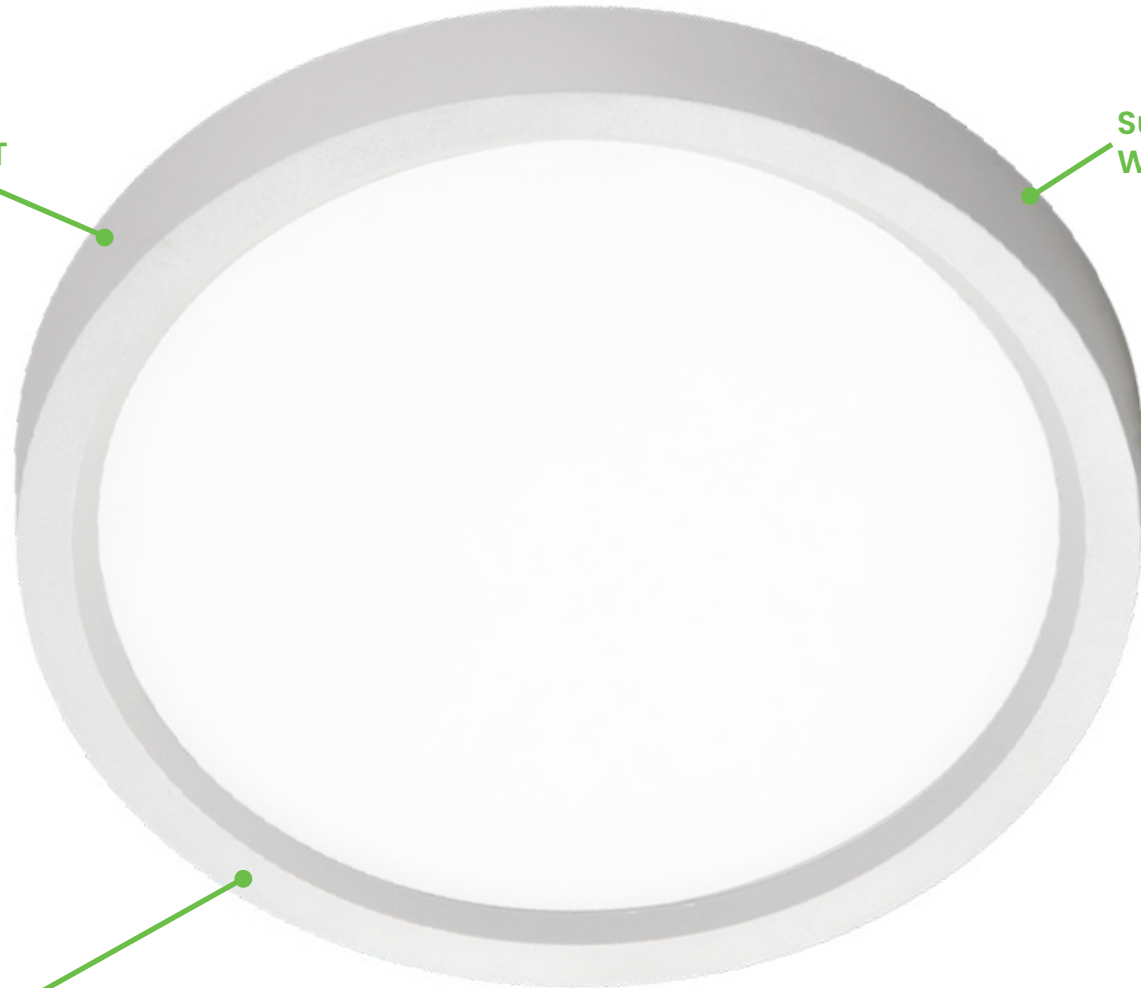

FEATURES

5-CCT or 3-CCT Selectable

Suitable for Wet Locations

Super Slim Profile

Specs and model numbers are subject to change with or without notice.