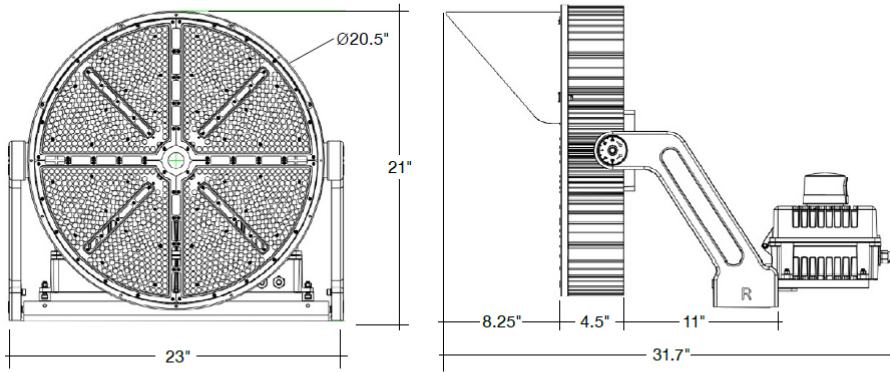

1200W

Yoke Mount

Slip Fitter

G25 Sports Light

Model	Voltage	Watts	Lumens	Color	CRI
ISSPLG25-3WS60050	120-277V	300/450/600W	130lm/w	5000k	>80
ISSPLG25-3WS120050	120-277V	800/1000/1200w	130lm/w	5000k	>80

MAGNA-Line: Sports Light Fixtures