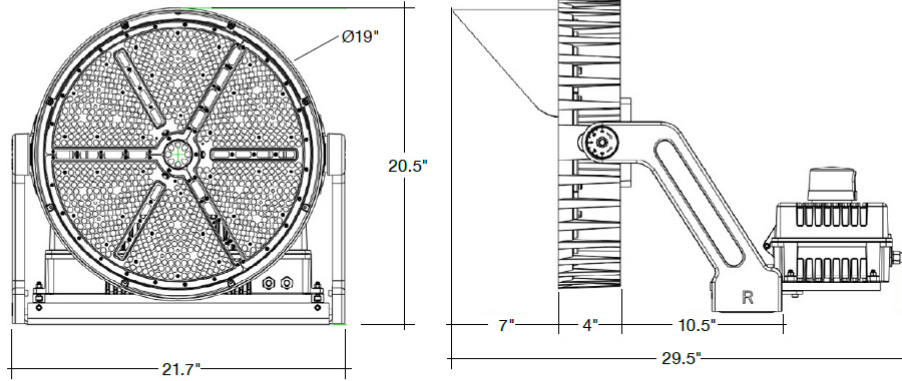

G25 Sports light Series

3-Power Selectable & Remote Capable

FEATURES 600W

Yoke Mount