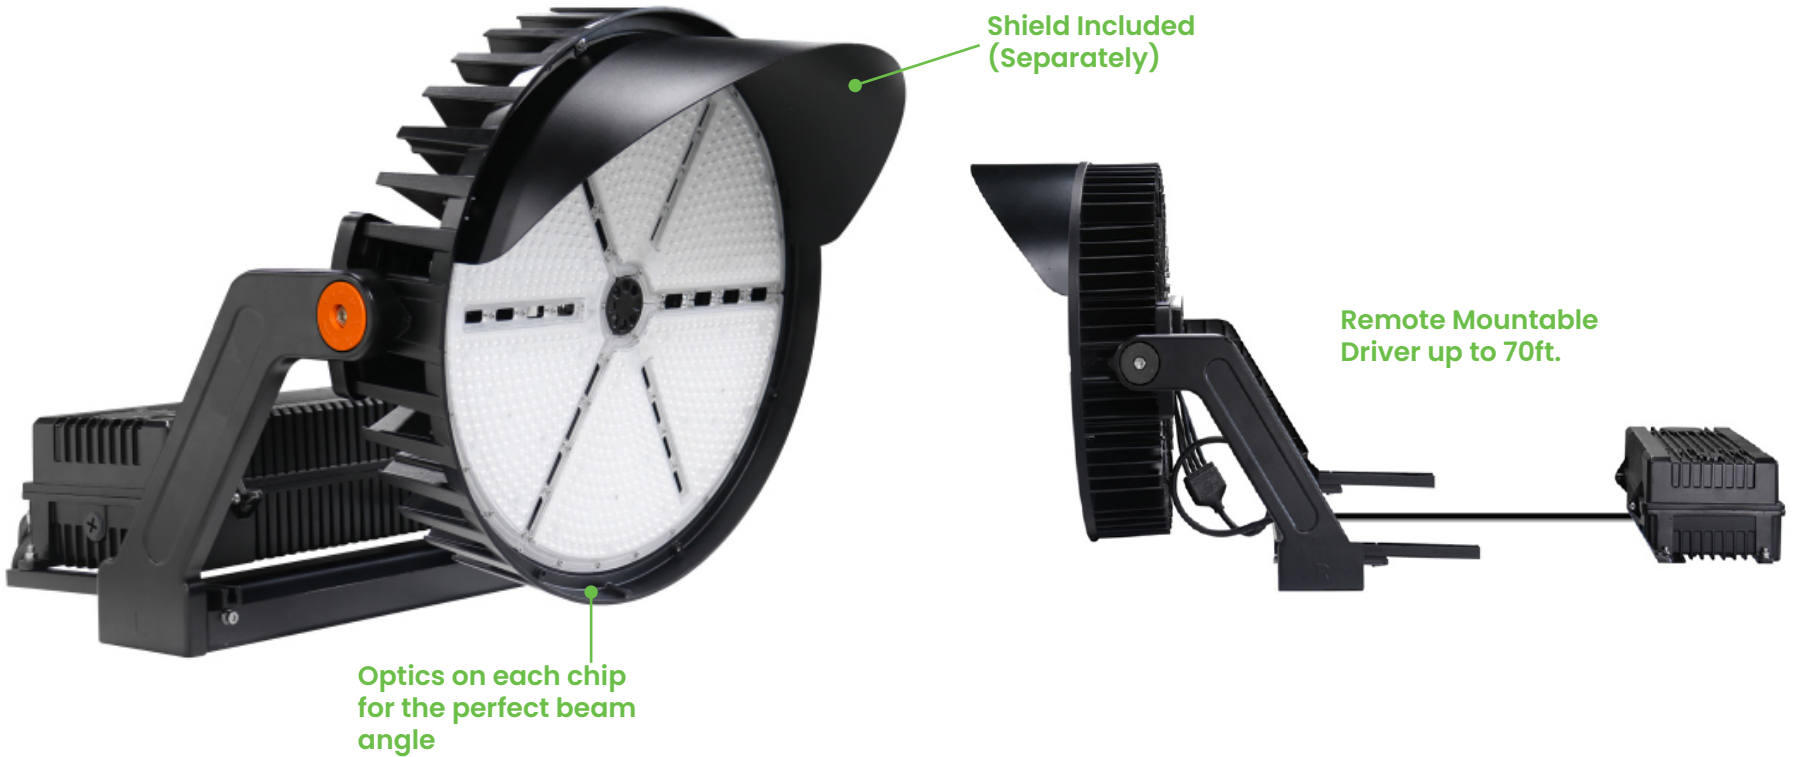

Mounting & Installations:

- Standard yoke mount included
- Optional slip fitter available
- Head tilts up and down 90°
- Remote capable driver up to 70 feet away from the fixture
- See installation guide for more details

G25 Sports light Series

3-Power Selectable & Remote Capable

Series	Voltage ¹	Finish ²	Optic	Photocell
ISSPLG25-3WS60050 300/450/600W • 120-277V Yoke Mount	UNV 120-277V	BLK (Standard)	(Blank) 20° NEMA 3	(Blank) No Photocell
ISSPLG25-3WS120050 800/1,000/1,2005W • 120-277V Yoke Mount	HV 220-480V	CS² CUSTOM COLOR	30D 30° 60D 60°	PC Dusk to Dawn Photocell

FEATURES

Remote Mountable Driver up to 70ft.

ISSPL-LSR
Laser beam pointer available

Front

G25 Sports light Series

3-Power Selectable & Remote Capable

Heat Cooling Grill

Photocell Slot

Adjustable up/down yoke bracket

Selectable Wattage

Waterproof Knockouts

G25 Sports light Series

3-Power Selectable & Remote Capable

FEATURES 600W

Yoke Mount

Slip Fitter