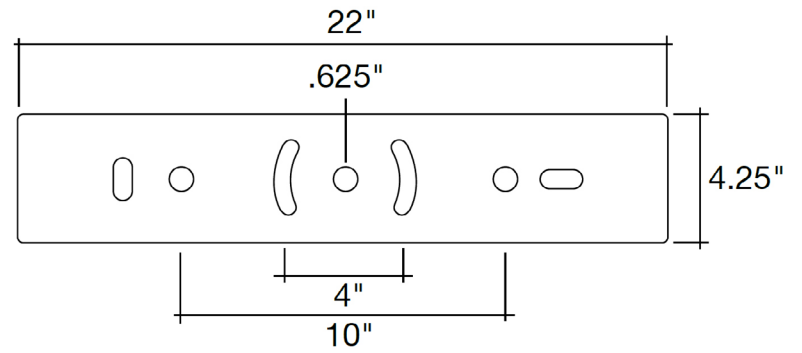

MAGNA-Line: Sports Light Fixtures

3-Power Selectable & Remote Capable

ACCESSORIES

Model	Description
ISSPL-SF	Field Installable Slip Fitter
ISSPL-LSR	Laser Aiming Device
ISSPL-EXT35	Extension Cable

ISSPL-LSR

EPA RATING & GROSS WEIGHT

Model	Weight	EPA Rating	Bug
ISSPLG25-3WS60050	47 LBS.	3.0FT2	B5-UO-G5
ISSPLG25-3WS120050	78 LBS.	3.4FT2	B5-UO-G5