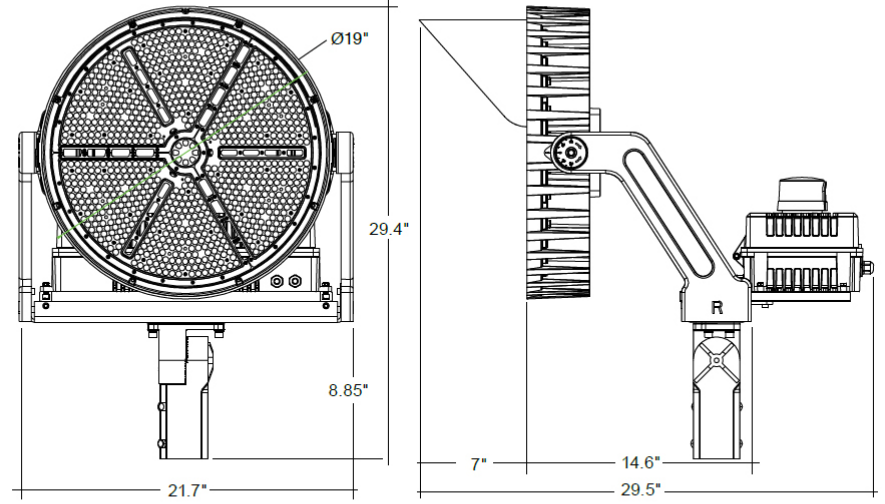

Adjustable up/down yoke bracket

Selectable Wattage

Waterproof Knockouts

G25 Sports light Series

3-Power Selectable & Remote Capable

FEATURES 600W

Yoke Mount

Slip Fitter

1200W

Yoke Mount

Slip Fitter

G25 Sports Light

Model	Voltage	Watts	Lumens	Color	CRI
ISSPLG25-3WS60050	120-277V	300/450/600W	130lm/w	5000k	>80
ISSPLG25-3WS120050	120-277V	800/1000/1200w	130lm/w	5000k	>80

MAGNA-Line: Sports Light Fixtures