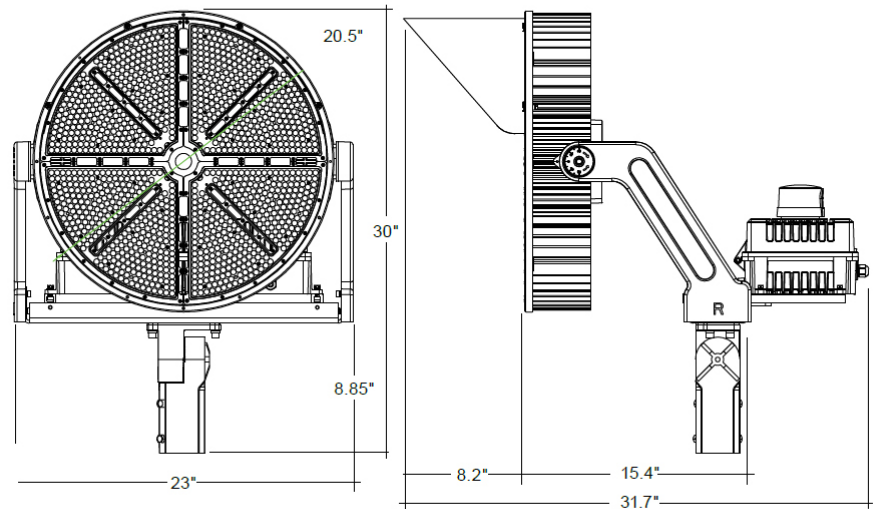

1200W

Yoke Mount

Slip Fitter

G25 Sports Light

Model	Voltage	Watts	Lumens	Color	CRI
ISSPLG25-3WS60050	120-277V	300/450/600W	130lm/w	5000k	>80
ISSPLG25-3WS120050	120-277V	800/1000/1200w	130lm/w	5000k	>80

MAGNA-Line: Sports Light Fixtures